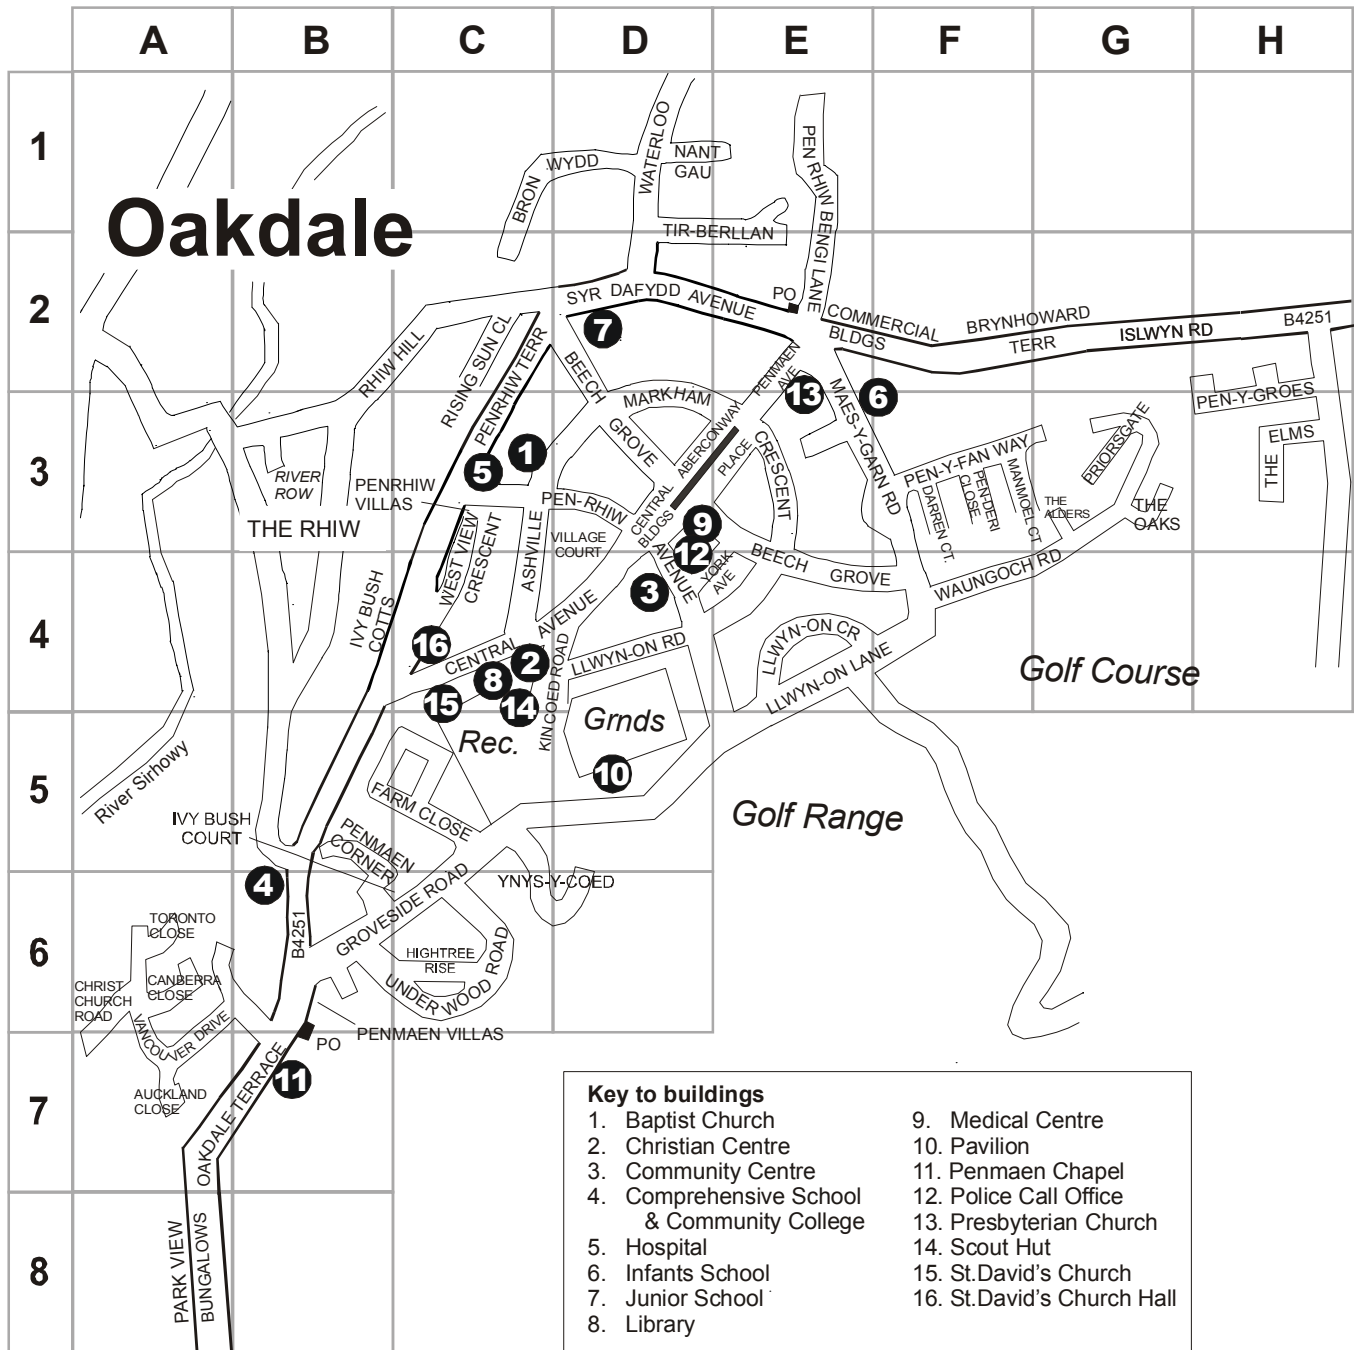

FOCUS ON OAKDALE

THE COMPLETE GUIDE TO OUR VILLAGE

Aberconway Place	D3	Farm Close	C5	Nant Gau	D1	Priorsgate	G3
Alders, The	G3	Groveside Road	B6	Oakdale Terrace	A7	Rhiw, The	B3
Ashville	C4	High Tree Rise	C6	Oaks, The	G3	Rising Sun Close	C2
Auckland Close	A7	Islwyn Road	G2	Park View Bungs	A8	River Row	B3
Beech Grove	D2	Ivy Bush Cottis	B4	Pen-Deri Close	F3	Syr Dafydd Ave	D2
Bronwydd	C1	Ivy Bush Court	B6	Penmaen Avenue	E2	Tir-Berllan	D1
Brynhoward Terr	F2	Kincoed Road	C4	Penmaen Corner	B5	Toronto Close	A6
Canberra Close	A6	Llwynon Cres	E4	Penmaen Villas	B6	Underwood Rd	C6
Central Avenue	C4	Llwynon Lane	E4	Penrhiw Avenue	D3	Vancouver Drive	A6
Central Buildings	D3	Llwynon Road	D4	PenrhiwBengi La	E1	Village Court	D3
Christchurch Rd	A6	Maesygarn Road	E3	Penrhiw Terrace	C3	Waungoch Road	F4
Commercial Bldg	E2	Manmoel Court	F3	Penrhiw Villas	C3	West View Cres	C4
Darren Court	F3	Markham Cres	D3	Pen-y-fan Way	F3	Ynysycoed	C6
Elms, The	H3	Markham Villas	C3	Pen Y Groes	H3	York Avenue	D4